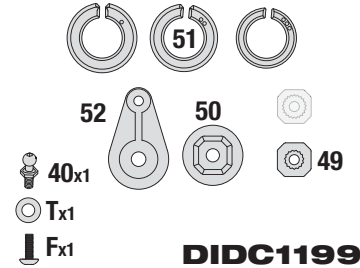

BATTERY POST SET

Gx2

Vx2

DIDC1063

ANTENNA TUBE & CAP

DIDC1064

6x10MM BALL BEARING

DIDC1070

8x12MM BALL BEARING

DIDC1071

13T PINION GEAR

DIDC1115

5300KV MOTOR

DIDC1128

SERVO SAVER SET

DIDC1199

Mx4
2.5x14MM

Qx1
3x3MM

Vx6

Xx2
2x6MM

Rx4
3MM

DIDC1057

This parts list shows the key number, part description, and stock number for the replacement parts sets. When more than one stock number is listed, that part is available in multiple replacement parts sets.

HARDWARE

A	6x10mm Ball Bearing	DIDC1070
B	8x12mm Ball Bearing	DIDC1071
C	2x4mm Round Head Screw	
E	2x8mm Round Head Screw	DIDC1057
F	2x10mm Round Head Screw	DIDC1057
G	2x8mm Flat Head Screw	DIDC1057
H	2x10mm Flat Head Screw	DIDC1057
J	2x14mm Flat Head Screw	DIDC1057
K	2.5x8mm Flat Head Screw	DIDC1057
L	2.5x8mm Socket Head Cap Screw	DIDC1057
M	2.5x14mm Socket Head Cap Screw	DIDC1057
N	3x6mm Socket Head Cap Screw	DIDC1057
P	2x8mm Round Head Shoulder Screw	DIDC1057
Q	3x3mm Set Screw	DIDC1057
R	3mm Nylon-Insert Lock Nut.....	DIDC1001
S	2.6x5mm Washer.....	DIDC1057
T	3x6mm Washer.....	DIDC1057
U	1.5mm E-Clip.....	DIDC1057
V	Body Clip (Small).....	DIDC1000, DIDC1057
X	2x6mm S/T Round Head Screw	DIDC1057
Y	2x5mm S/T Round Head Screw	
Z	2x12mm S/T Round Head Screw	
AA	2x15mm S/T Round Head Screw	
BB	2.5x5mm Button Head Screw	
CC	3x6mm S/T Button Head Screw	
DD	3x8mm S/T Button Head Screw	
HH	2.5x4mm S/T Round Head Screw	
LL	2x3mm Round Head Screw	DIDC1259