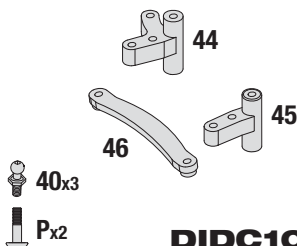

BRUSHLESS TOURING CAR™

REPLACEMENT PARTS

BODY CLIP

DIDC1000

3MM NYLON INSERT LOCK NUT

DIDC1001

DIFF BEVEL GEAR SET

DIDC1002

CENTER DRIVE SHAFT

DIDC1007

AXLE SET

DIDC1008

STEERING BELLCRANK SET

DIDC1010

FRONT HUB CARRIER SET

DIDC1012

Mx4
2.5x14MM

Qx1
3x3MM

Vx6

Xx2
2x6MM

Rx4
3MM

DIDC1057

This parts list shows the key number, part description, and stock number for the replacement parts sets. When more than one stock number is listed, that part is available in multiple replacement parts sets.