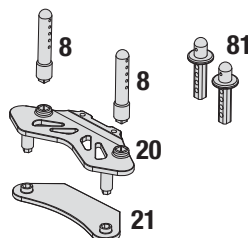

SUSPENSION ARM SET

DIDC1254

FRONT SHOCK TOWER

DIDC1255

REAR SHOCK TOWER

DIDC1256

FRONT BUMPER SET

DIDC1257

2x19MM HINGE PIN SET

DIDC1258

2x3MM MACHINE SCREW

DIDC1259

FOAM FRONT BUMPER

DIDC1261

ASSEMBLED WHEEL/TIRE/FOAM

DIDC1262