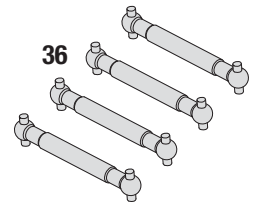

UNIVERSAL SERVO MOUNT

DIDC1202

LINKAGE SET

DIDC1250

DOGBONE SET

DIDC1251

ASSEMBLED SHOCK SET

DIDC1252