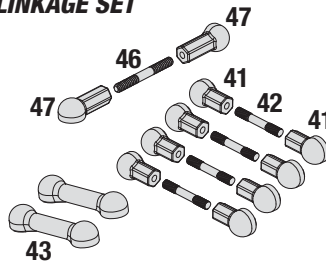

LINKAGE SET

DIDC1250