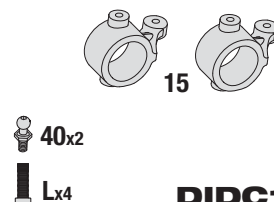

STEERING KNUCKLE SET