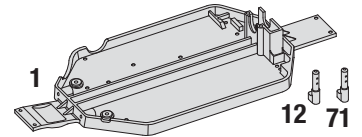

CHASSIS

Gx2

Vx2

DIDC1028

UPPER SHOCK MOUNT SET

Mx4
 Sx4

DIDC1029

MOTOR MOUNT

Kx2

DIDC1031