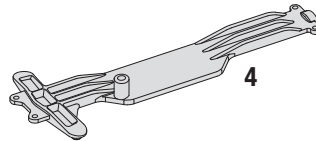

UPPER CHASSIS BRACE

Ex6

DIDC1021