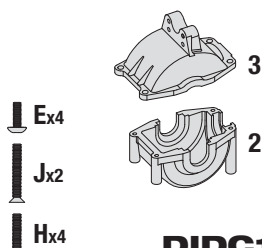

GEARBOX SET